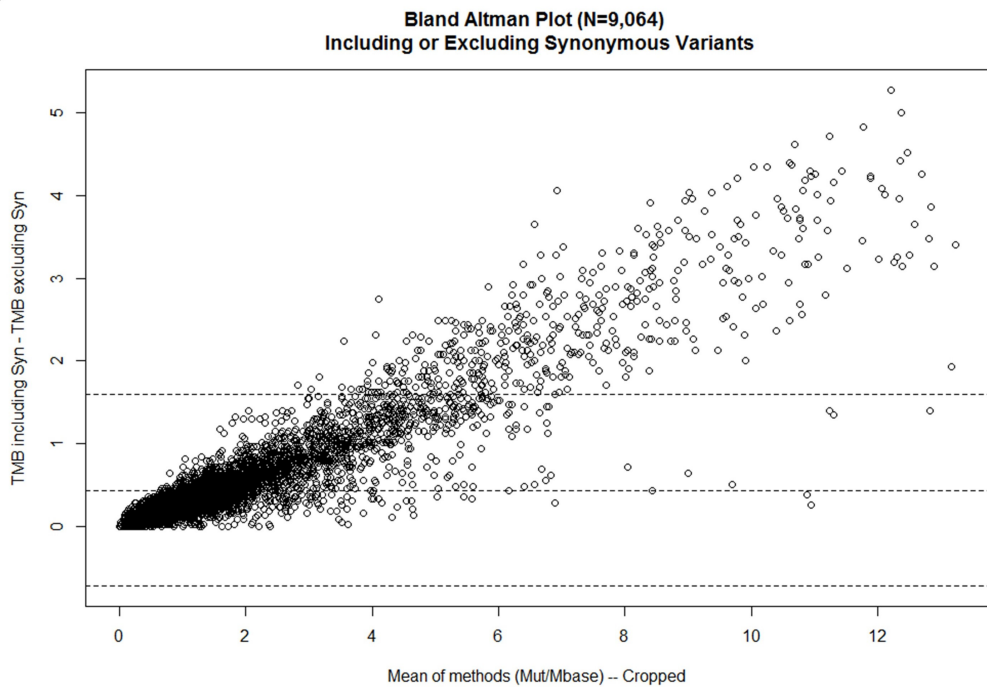

S3

Zoomed difference plot with x axis truncated to values less than 15 variants/Mbase